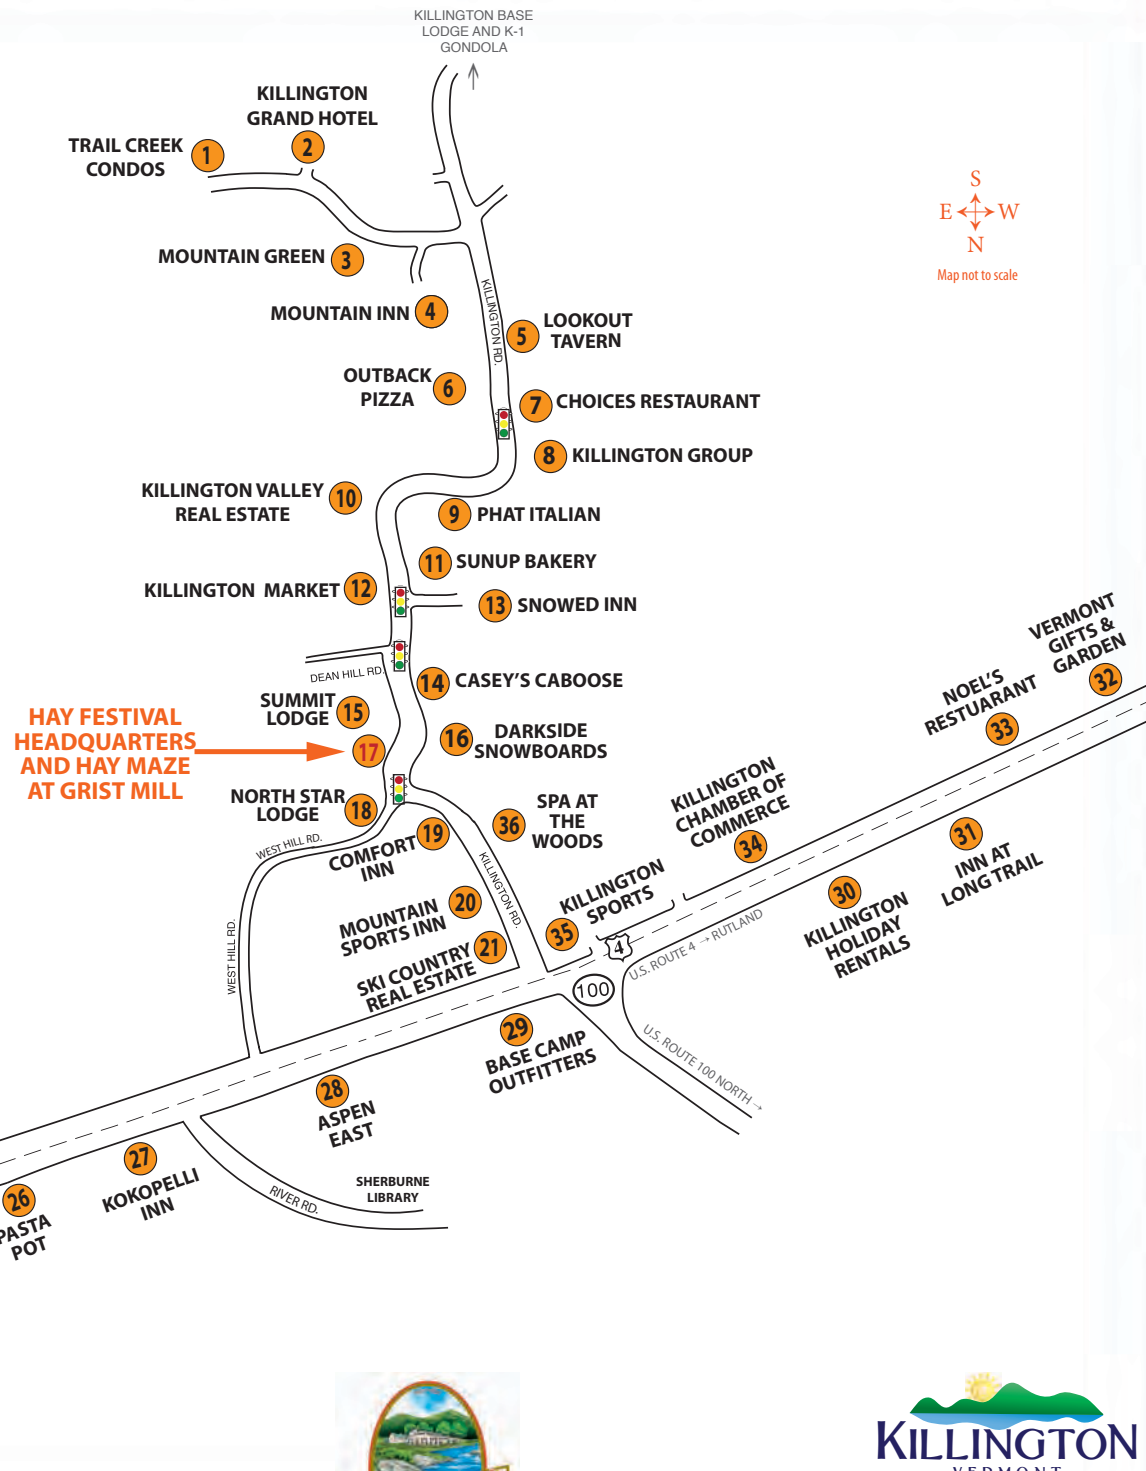

## Official 2010 Hay Festival Scavenger Hunt

- |                                   |                                    |
|-----------------------------------|------------------------------------|
| 1. Trail Creek Condos             | 19. Comfort Inn                    |
| 2. Killington Grand Hotel         | 20. Mountain Sports Inn            |
| 3. Mountain Green                 | 21. Ski Country Real Estate        |
| 4. Mountain Inn                   | 22. Water Wheel Trading Post       |
| 5. Lookout Tavern                 | 23. Val Roc Motel                  |
| 6. Outback Pizza                  | 24. First Stop Ski Shop/Board Barn |
| 7. Choices Restaurant             | 25. Church of Our Savior           |
| 8. Killington Group               | 26. Pasta Pot                      |
| 9. Phat Italian                   | 27. Kokopelli Inn                  |
| 10. Killington Valley Real Estate | 28. Aspen East                     |
| 11. Sun Up Bakery                 | 29. Base Camp Outfitters           |
| 12. Killington Market             | 30. Killington Holiday Rentals     |
| 13. Snowed Inn                    | 31. Inn at Long Trail              |
| 14. Casey's Caboose               | 32. Vermont Gifts and Garden       |
| 15. Summit Lodge                  | 33. Noel's Restaurant              |
| 16. Darkside Snowboards           | 34. Killington Chamber of Commerce |
| 17. HAY FESTIVAL HQ at Grist Mill | 35. Killington Sports              |
| 18. North Star Lodge              | 36. Spa at the Woods               |

5. Lookout Tavern

---

6. Outback Pizza

---

7. Choices Restaurant

---

8. Killington Group

---

21. Ski Country Real Estate

---

22. Water Wheel Trading Post

---

23. Val Roc Motel

---

24. First Stop Ski Shop/Board Barn

---

25. Church of Our Savior

---

26. Pasta Pot

---

27. Kokopelli Inn

---

28. Aspen East

---